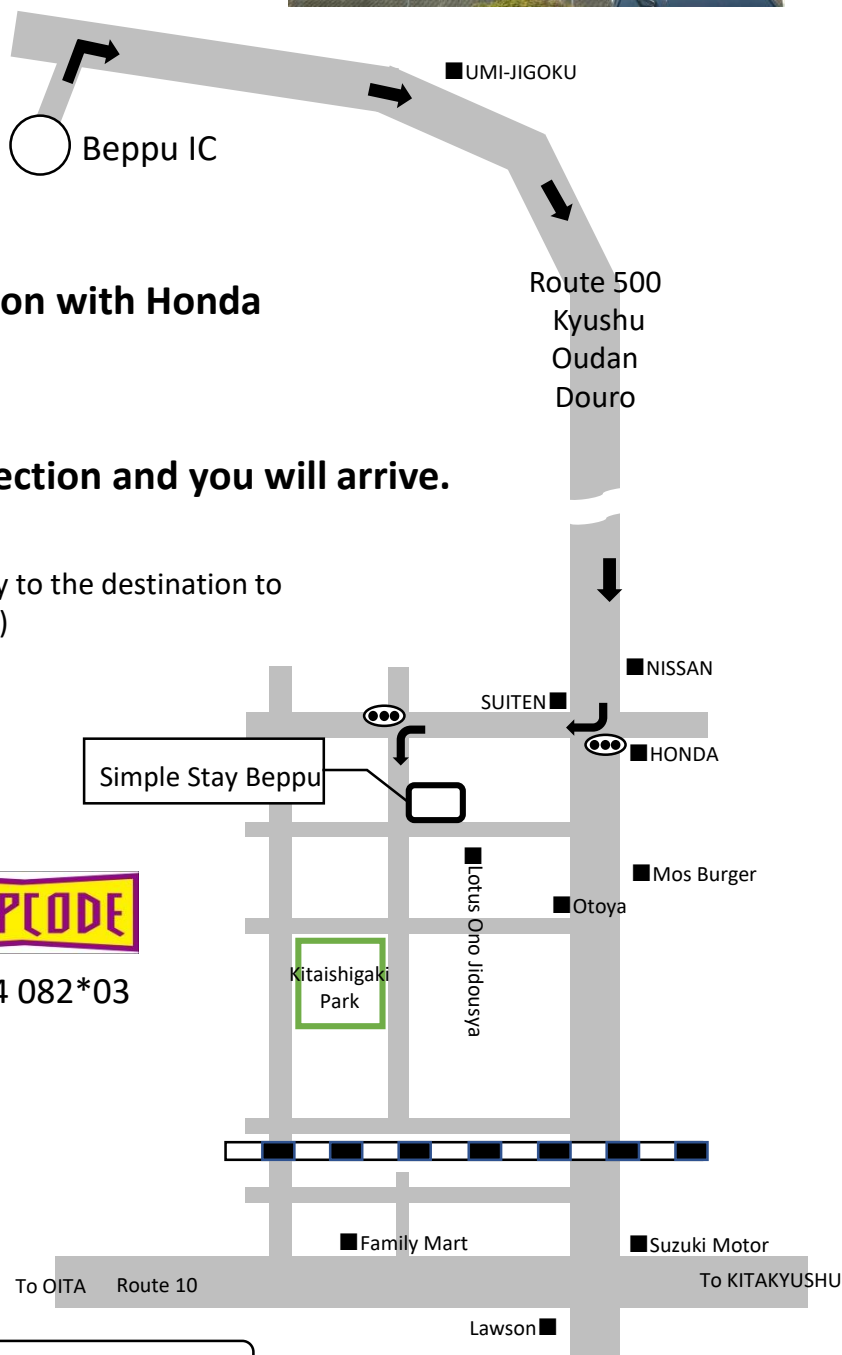

How to access to SimpleStayBeppy by car (From OITA HIGHWAY BEPPU IC)

Simple Stay Beppu

Cozy and Affordable Vacation Rentals

① Please turn to the right when you get out of the Beppu IC.

② Drive through Kyushu Oudan Douro (route 500) for 5.5 km

Pass JIGOKU area

③ Turn right at the intersection with Honda

④ Turn left at the first intersection and you will arrive.

When using navigation, please specify to the destination to "Lotus Ono Jidousya" (0977-21-5550)

46 494 082*03

Information on the parking place is on the back

Simple Stay Beppu's Free Parking

Please use the following 9 sections for the parking lot.

- "84 , 85 , 86 , 87 " in front of the building
- "88 , 89 , 90 , 91 " on the back of the building
- "75" at Adjacent Parking

Please note that other parties will use other partitions.

When you leave the parking lot, the outlook is bad and it is dangerous.

We recommend that your friends guide you.

Parking entrance for 88-91

Parking lot 75, 84, 85 and 86 are wide enough.