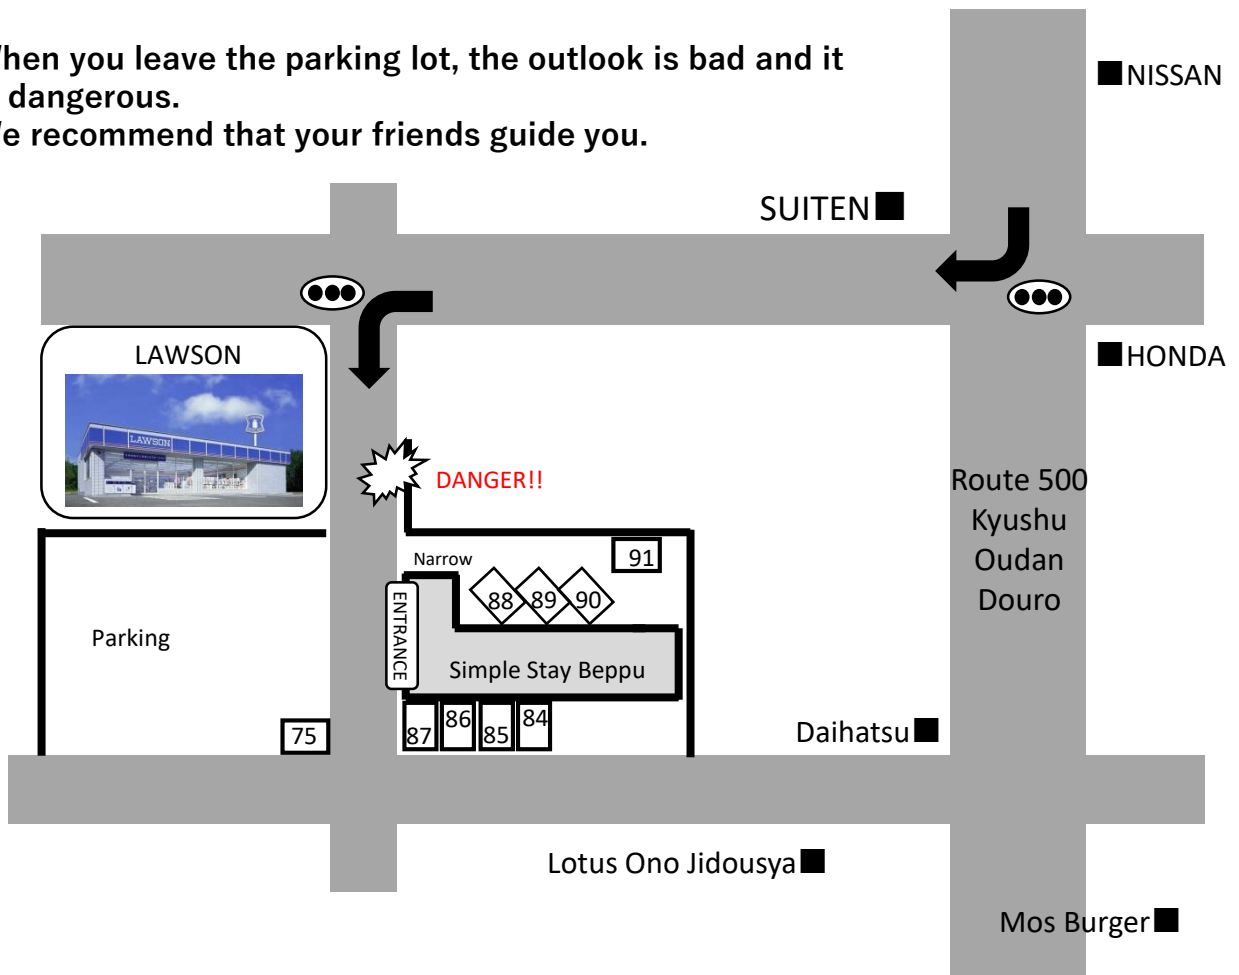

How to access to SimpleStayBeppy by car (From OITA HIGHWAY BEPPU IC)

Simple Stay Beppu

Cozy and Affordable Vacation Rentals

① Please turn to the right when you get out of the Beppu IC.

② Drive through Kyushu Oudan Douro (route 500) for 5.5 km

46 494 082*03

Information on the parking place is on the back

Simple Stay Beppu's Free Parking

Please use the following 9 sections for the parking lot.

- "84 , 85 , 86 , 87 " in front of the building
- "88 , 89 , 90 , 91 " on the back of the building
- "75" at Adjacent Parking

Please note that other parties will use other partitions.

When you leave the parking lot, the outlook is bad and it is dangerous.

We recommend that your friends guide you.

Parking entrance for 88-91

Parking lot 75, 84, 85 and 86 are wide enough.