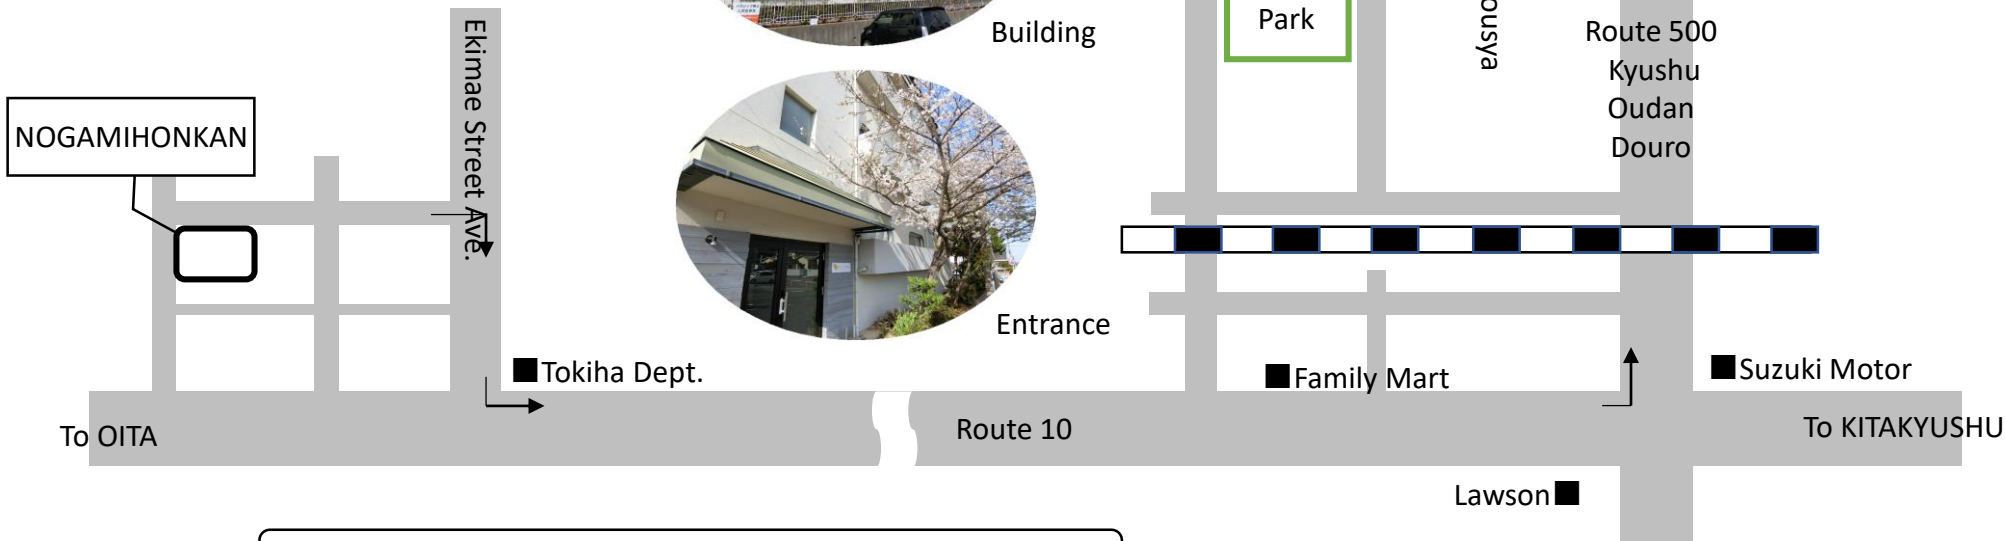

How to access to SimpleStayBeppy by car (From NOGAMIHONKAN)

Simple Stay Beppu

Cozy and Affordable Vacation Rentals

1. Drive Route 10 towards Kitakyushu (about 3 km)
2. Turn left and enter the Route 500 (Kyushu-oudan-douro) and proceed 600m There is Daihatsu. (There are railway crossings on the way)
3. When you turn left at Daihatsu road you will arrive at 150 meters.

When using navigation, please specify to the destination to "Lotus Ono Jidousya" (0977-21-5550)

Simple Stay Beppu

5-3, Ishigakihigashi 10chome, Beppu

46 494 082*03

Information on the parking place is on the back

Simple Stay Beppu's Free Parking

Please use the following 9 sections for the parking lot.

"84 , 85 , 86 , 87" in front of the building

"88 , 89 , 90 , 91" on the back of the building

"75 " at adjacent parking.